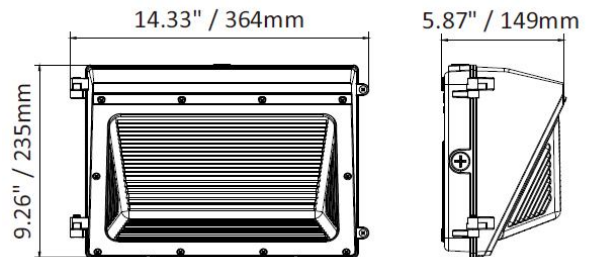

# TECHNICAL SHEET

**Product Selectable:**

30W 45W 63W

**WATTAGE SELECTABLE**

63W 90W 108W

**WATTAGE SELECTABLE**

3000K 4000K 5000K

**CCT SELECTABLE**

<b>Brand/Model</b>	<b>WIN -X-WPC-CPA30/45/63W</b>
<b>Country of Origin</b>	P.R.C
<b>Description</b>	IP65 Wall Pack mounted luminaire with UV stabilised polycarbonate housing & Glass Diffuser, Aluminium reflector Control gear LED lamp.
<b>Materials</b>	Rugged Die-Casting Aluminum Housing, Bronze Finish.
<b>Compliance</b>	UL / WPC-CPA(63/45/30)W-(40/50)KAA-XYZ
<b>Protection Classification</b>	IP65
<b>Lamp</b>	30W/45W /63W Lumen: 3900lm CRI: >70 Colour Temperature: 4000k/5000k(Cool White) Lifespan: 50,000hours Beam angle: 130 x 60D Luminaire Efficacy: 130lm/w
<b>Control Gear</b>	Integretd Non Dim LED Driver
<b>Mounting Method</b>	Wall Mounted
<b>Dimension</b>	364 x 149 x 235 mm (Length x Width x Height)