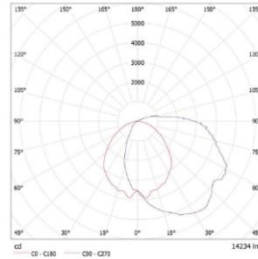

# TECHNICAL SHEET

**Product Selectable:**

30W 45W 63W

**WATTAGE SELECTABLE**

63W 90W 108W

**WATTAGE SELECTABLE**

3000K 4000K 5000K

**CCT SELECTABLE**

<b>Brand/Model</b>	<b>WIN -X-WPC-CPA30/45/63W</b>
<b>Country of Origin</b>	P.R.C
<b>Description</b>	IP65 Wall Pack mounted luminaire with UV stabilised polycarbonate housing & Glass Diffuser, Aluminium reflector Control gear LED lamp.
<b>Materials</b>	Rugged Die-Casting Aluminum Housing, Bronze Finish.
<b>Compliance</b>	UL / WPC-CPA(63/45/30)W-(40/50)KAA-XYZ
<b>Protection Classification</b>	IP65
<b>Lamp</b>	30W/45W /63W Lumen: 3900lm CRI: >70 Colour Temperature: 4000k/5000k(Cool White) Lifespan: 50,000hours Beam angle: 130 x 60D Luminaire Efficacy: 130lm/w
<b>Control Gear</b>	Integretd Non Dim LED Driver
<b>Mounting Method</b>	Wall Mounted
<b>Dimension</b>	364 x 149 x 235 mm (Length x Width x Height)