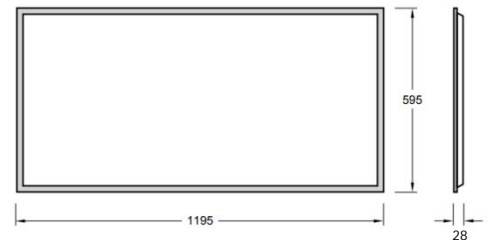

TECHNICAL SHEET

Brand/Model	WF-PL-6012-BL-60S
Country of Origin	P.R.C
Description	595 × 1195mm new generation screwless low profile backlit LED panel (H: <28mm) sheet steel housing in durable epoxy powder-coated white finish, high efficiency prismatic diffuser (UGR<19), 60W, super slim, high brightness LED light bar (7,200lm), remote flicker-free, non-dimmable LED driver
Materials	High efficiency prismatic diffuser (UGR<19), White finish
Compliance	CB
Protection Classification	IP54
Lamp	60W LED Lumen: > 7,200lm CRI: >80 Colour Temperature: 4000K /6500K Lifespan: 50,000hours Beam angle: 90D Luminaire Efficacy: 120lm/w
Control Gear	Remote Flicker free Non Dim LED Driver
Mounting Method	Recessed Mounted
Dimension	595 X 1195 X 28mm (Length X Width X Height)