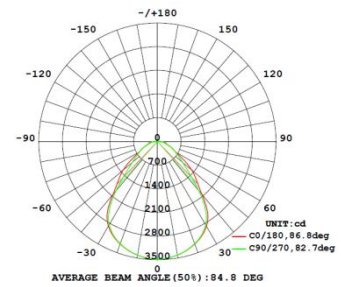

TECHNICAL SHEET

Brand/Model	WF-PL-6012-BL-60S
Country of Origin	P.R.C
Description	595 × 1195mm new generation screwless low profile backlit LED panel (H: <28mm) sheet steel housing in durable epoxy powder-coated white finish, high efficiency prismatic diffuser (UGR<19), 60W, super slim, high brightness LED light bar (7,200lm), remote flicker-free, non-dimmable LED driver
Materials	High efficiency prismatic diffuser (UGR<19), White finish
Compliance	CB
Protection Classification	IP54
Lamp	60W LED Lumen: > 7,200lm CRI: >80 Colour Temperature: 4000K /6500K Lifespan: 50,000hours Beam angle: 90D Luminaire Efficacy: 120lm/w
Control Gear	Remote Flicker free Non Dim LED Driver
Mounting Method	Recessed Mounted
Dimension	595 X 1195 X 28mm (Length X Width X Height)