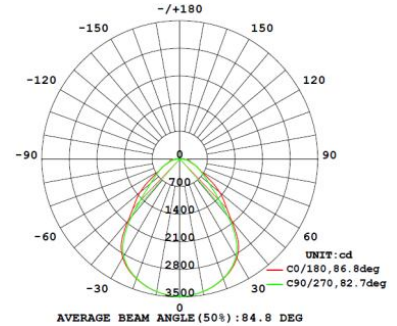

TECHNICAL SHEET

Brand/Model	WF-PL-6060-BL-36S
Country of Origin	P.R.C
Description	595mm×595mm new generation screwless low profile backlit LED panel (H: <28mm) sheet steel housing in durable epoxy powder-coated white finish, high efficiency prismatic diffuser (UGR<19), 36W, super slim, high brightness LED light bar (4,320lm), remote flicker-free, non-dimmable LED driver
Materials	High efficiency prismatic diffuser (UGR<19), White finish
Compliance	CB
Protection Classification	IP54
Lamp	36W LED Lumen: > 4,320lm CRI: >80 Colour Temperature: 4000K/6500K Lifespan: 50,000hours Beam angle: 90D Luminaire Efficacy: 120lm/w
Control Gear	Remote Flicker free Non Dim LED Driver
Mounting Method	Recessed Mounted
Dimension	595 X 595 X 28mm (Length X Width X Height)