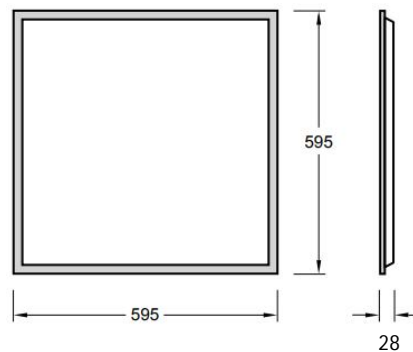

TECHNICAL SHEET

Brand/Model	WF-PL-6060-BL-36S
Country of Origin	P.R.C
Description	595mm×595mm new generation screwless low profile backlit LED panel (H: <28mm) sheet steel housing in durable epoxy powder-coated white finish, high efficiency prismatic diffuser (UGR<19), 36W, super slim, high brightness LED light bar (4,320lm), remote flicker-free, non-dimmable LED driver
Materials	High efficiency prismatic diffuser (UGR<19), White finish
Compliance	CB
Protection Classification	IP54
Lamp	36W LED Lumen: > 4,320lm CRI: >80 Colour Temperature: 4000K/6500K Lifespan: 50,000hours Beam angle: 90D Luminaire Efficacy: 120lm/w
Control Gear	Remote Flicker free Non Dim LED Driver
Mounting Method	Recessed Mounted
Dimension	595 X 595 X 28mm (Length X Width X Height)