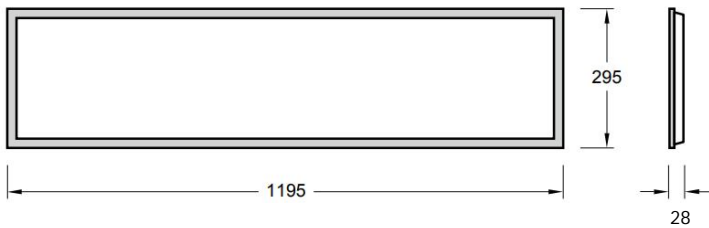

# TECHNICAL SHEET

<b>Brand/Model</b>	<b>WF-PL-30120-BL-36S</b>
<b>Country of Origin</b>	P.R.C
<b>Description</b>	295mm×1195mm new generation screwless low profile backlit LED panel (H: <28mm) sheet steel housing in durable epoxy powder-coated white finish, high efficiency prismatic diffuser (UGR<19), 36W, super slim, high brightness LED light bar (4,320lm), remote flicker-free, non-dimmable LED driver
<b>Materials</b>	High efficiency prismatic diffuser (UGR<19), White finish
<b>Compliance</b>	CB
<b>Protection Classification</b>	IP54
<b>Lamp</b>	36W LED Lumen: > 4,320Lm CRI: >80 Colour Temperature: 4000K /6500K Lifespan: 50,000hours Beam angle: 90D Luminaire Efficacy: 120lm/w
<b>Control Gear</b>	Remote Flicker free Non Dim LED Driver
<b>Mounting Method</b>	Recessed Mounted
<b>Dimension</b>	295 X 1195 X 28mm (Length X Width X Height)