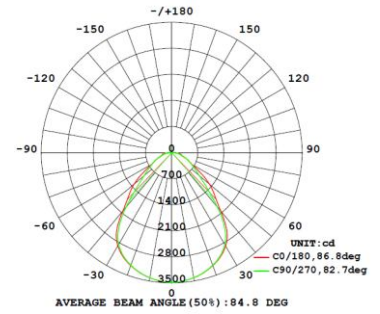

# TECHNICAL SHEET

<b>Brand/Model</b>	<b>WF-PL-30120-BL-36S</b>
<b>Country of Origin</b>	P.R.C
<b>Description</b>	295mm×1195mm new generation screwless low profile backlit LED panel (H: <28mm) sheet steel housing in durable epoxy powder-coated white finish, high efficiency prismatic diffuser (UGR<19), 36W, super slim, high brightness LED light bar (4,320lm), remote flicker-free, non-dimmable LED driver
<b>Materials</b>	High efficiency prismatic diffuser (UGR<19), White finish
<b>Compliance</b>	CB
<b>Protection Classification</b>	IP54
<b>Lamp</b>	36W LED Lumen: > 4,320Lm CRI: >80 Colour Temperature: 4000K /6500K Lifespan: 50,000hours Beam angle: 90D Luminaire Efficacy: 120lm/w
<b>Control Gear</b>	Remote Flicker free Non Dim LED Driver
<b>Mounting Method</b>	Recessed Mounted
<b>Dimension</b>	295 X 1195 X 28mm (Length X Width X Height)